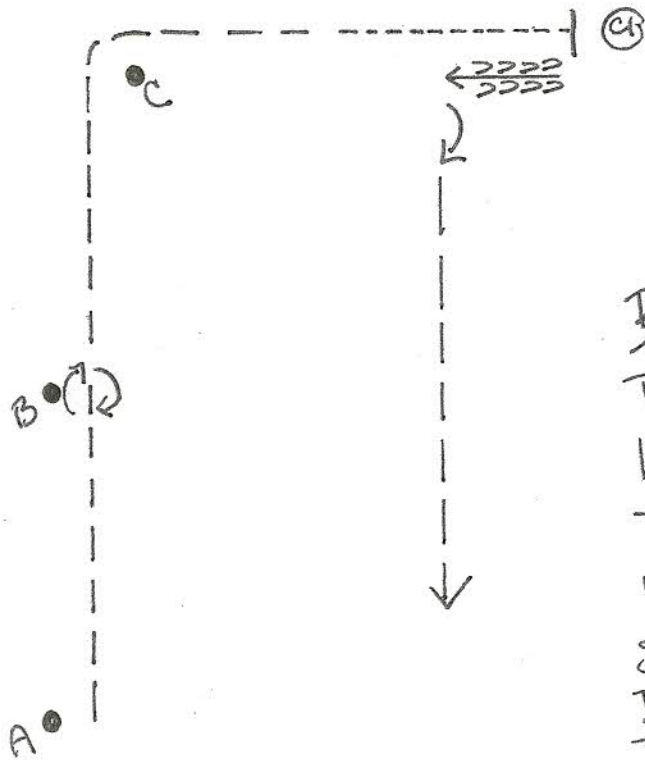

Missoula County 4-H Horse Show

Senior Mini Showmanship

Be ready at A
Trot to B
Halt, turn 360°
Trot around C
 $\frac{1}{2}$ way to judge, walk
Stop and set up for inspection
Back 5 steps
Turn 90°
Trot to line-up

Missoula County 4-H Horse Show

Senior Mini Showmanship

Be ready at A
Trot past B
Stop, turn to the right
Trot past C
Stop, turn to the right
Walk until you are even
with judge
90° turn to the right
Back to judge
Set up for inspection

Missoula County 4-H Horse Show

Senior Mini Showmanship

Be ready at A
Trot to B, Stop at B
90° turn to right
Back 5 steps
Walk to Judge
Set up for inspection
270° turn to the right
Trot to line-up