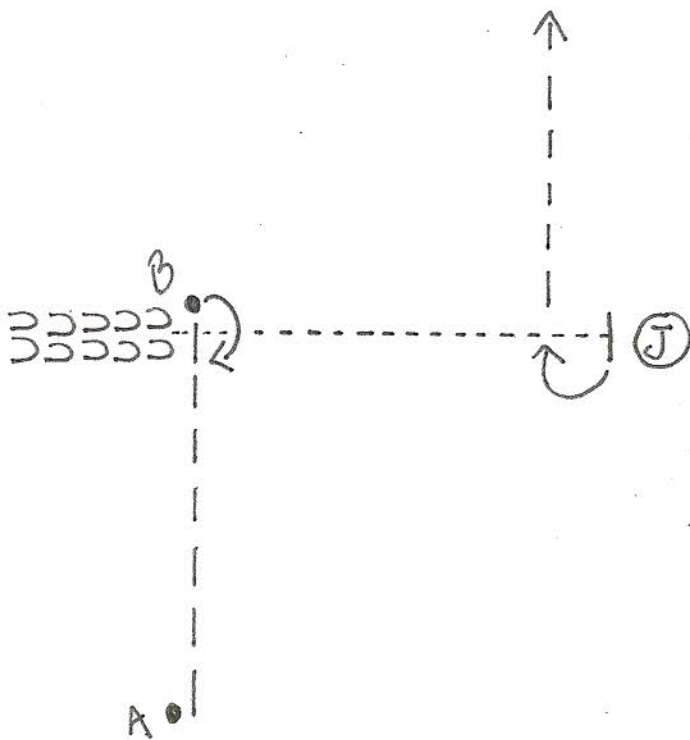

Missoula County 4-H Horse Show

Senior Mini Showmanship

Be ready at A
Trot to B
Halt, turn 360°
Trot around C
 $\frac{1}{2}$ way to judge, walk
Stop and set up for inspection
Back 5 steps
Turn 90°
Trot to line-up

Missoula County 4-H Horse Show

Senior Mini Showmanship

Be ready at A
Trot past B
Stop, turn to the right
Trot past C
Stop, turn to the right
Walk until you are even
with judge
90° turn to the right
Back to judge
Set up for inspection

Missoula County 4-H Horse Show

Senior Mini Showmanship

Be ready at A
Trot to B, Stop at B
90° turn to right
Back 5 steps
Walk to Judge
Set up for inspection
270° turn to the right
Trot to line-up