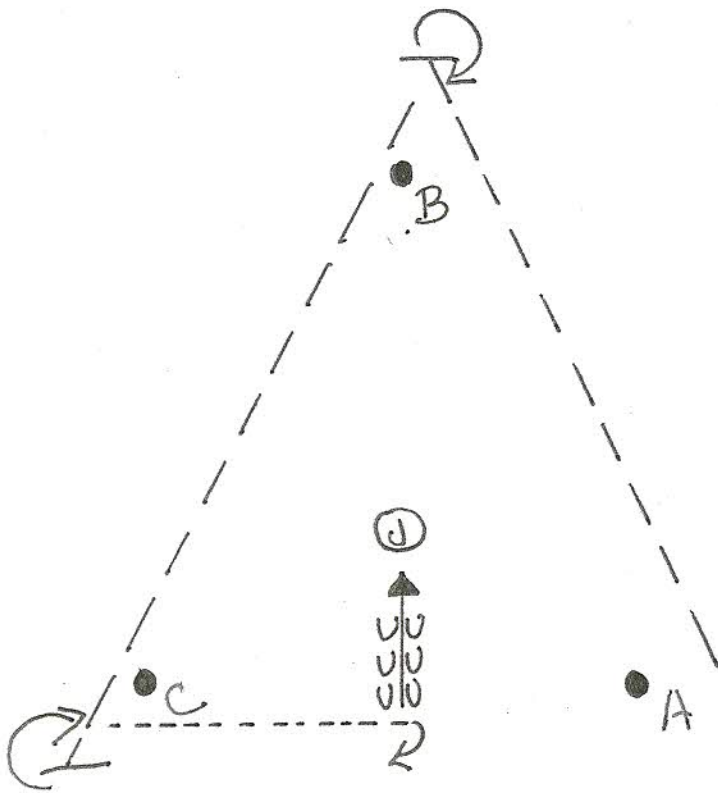

Missoula County 4-H Horse Show

Senior Mini Showmanship

Be ready at A
Trot to B
Halt, turn 360°
Trot around C
 $\frac{1}{2}$ way to judge, walk
Stop and set up for inspection
Back 5 steps
Turn 90°
Trot to line-up

Missoula County 4-H Horse Show

Senior Mini Showmanship

Be ready at A
Trot past B
Stop, turn to the right
Trot past C
Stop, turn to the right
Walk until you are even
with judge
90° turn to the right
Back to judge
Set up for inspection

Missoula County 4-H Horse Show

Senior Mini Showmanship

Be ready at A
Trot to B, Stop at B
90° turn to right
Back 5 steps
Walk to Judge
Set up for inspection
270° turn to the right
Trot to line-up