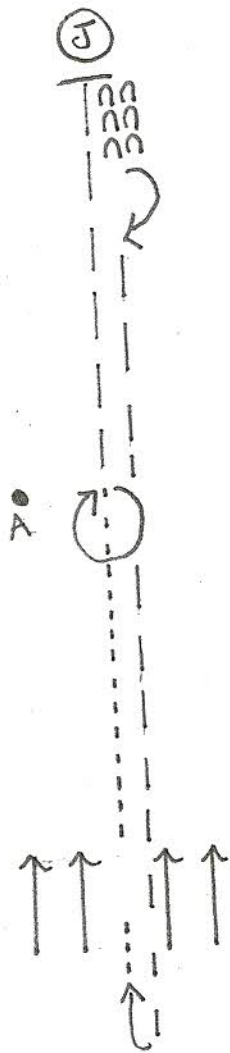

Missoula County 4-H Horse Show

Junior Mini Showmanship

Walk straight out of line towards judge
At A stop, turn 360° to the right
Trot to judge, stop, set up for inspection
When dismissed, back 1 horse length
Turn 180° to the right
Trot through line, turn 90° to the right
Walk to your place in line

Missoula County 4-H Horse Show

Junior Mini Showmanship

Be ready at A
Trot A to B
Stop at B, 180° turn to the right
Back to C
Turn 180° and walk to judge
Stop and set up for inspection
When dismissed, turn 90° to
the right and trot to line-up