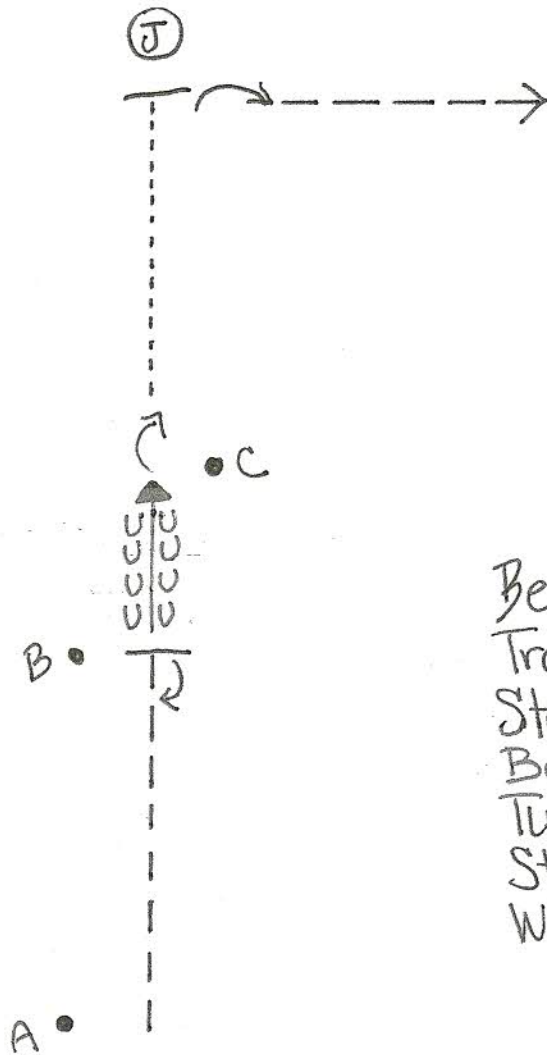

Missoula County 4-H Horse Show

Junior Mini Showmanship

Walk straight out of line towards judge
At A stop, turn 360° to the right
Trot to judge, stop, set up for inspection
When dismissed, back 1 horse length
Turn 180° to the right
Trot through line, turn 90° to the right
Walk to your place in line

Missoula County 4-H Horse Show

Junior Mini Showmanship

Be ready at A
Trot A to B
Stop at B, 180° turn to the right
Back to C
Turn 180° and walk to judge
Stop and set up for inspection
When dismissed, turn 90° to
the right and trot to line-up